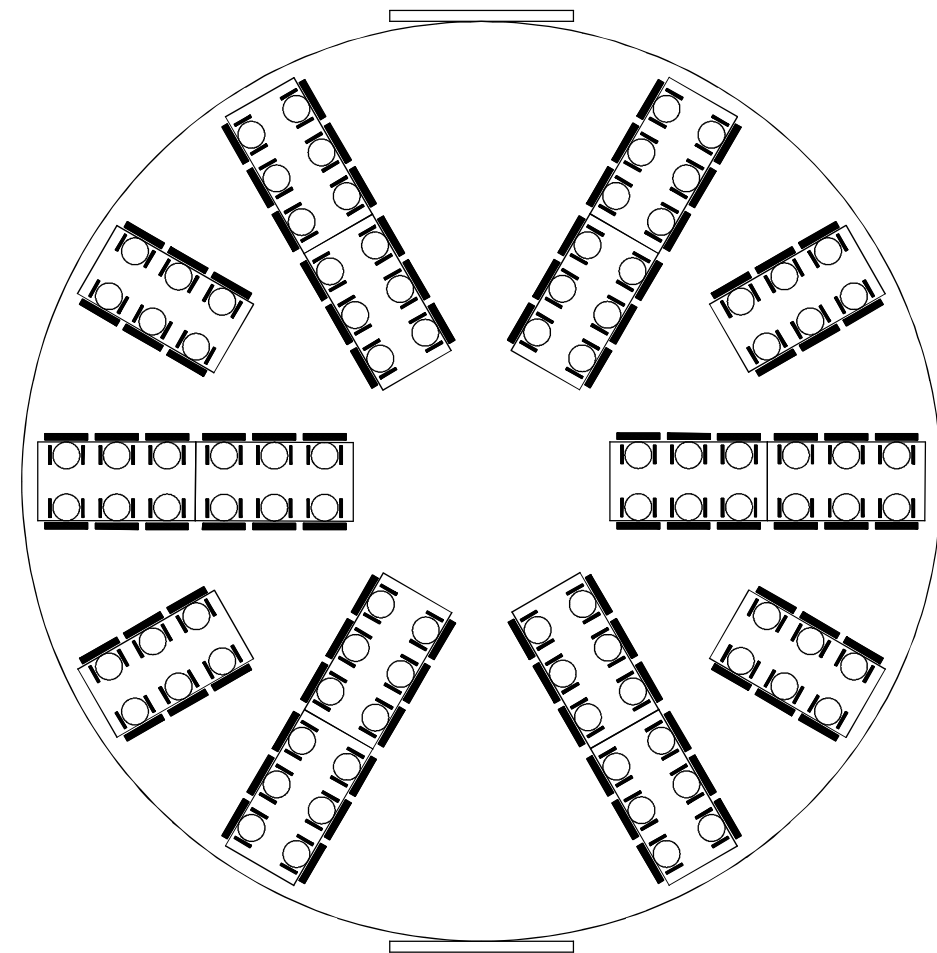

Seating for 102 people on 6' rectangular tables
(with 6 on top table).

Seating for 96 people on 6' rectangular
tables

Possible table layouts
for 35' yurt.

Castle Yurts Ltd.

Drawn by: S. Price

Date: 06/09/16