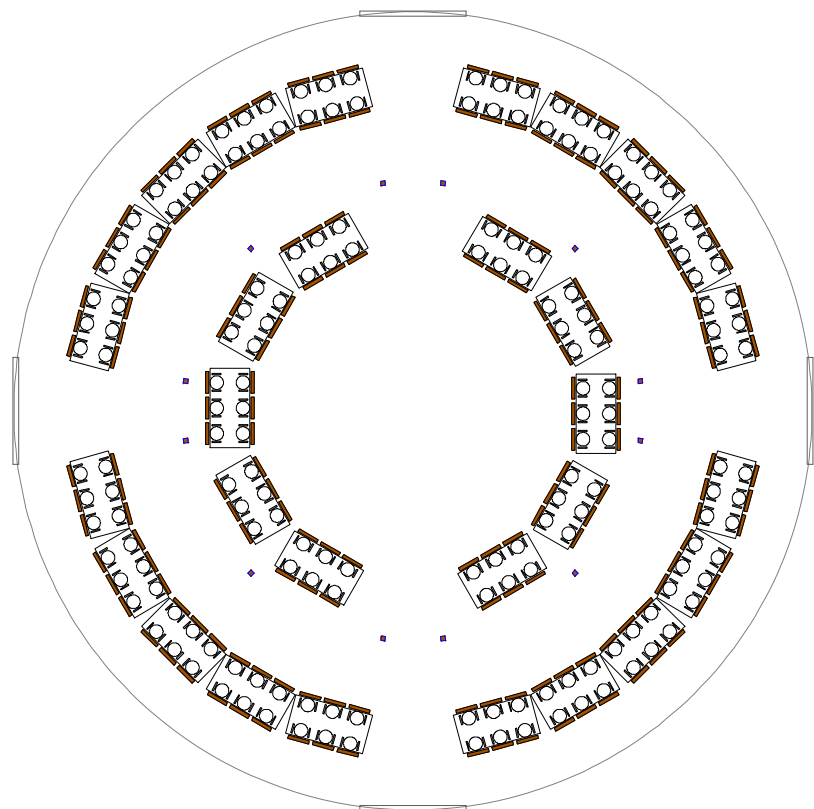

Seating for 180 people on 6' rectangular tables around dance floor.

Seating for 186 people on 6' rectangular tables.

Seating for 192 people on 6' rectangular tables.

Seating for 180 people on 6' rectangular tables around dance floor.

Seating for 180 people on 6' rectangular tables around dance floor.

Possible table layouts for 60' yurt.

Castle Yurts Ltd.

Drawn by: S. Price

Date: 20/07/13

This drawing remains property of Castle Yurts Ltd.