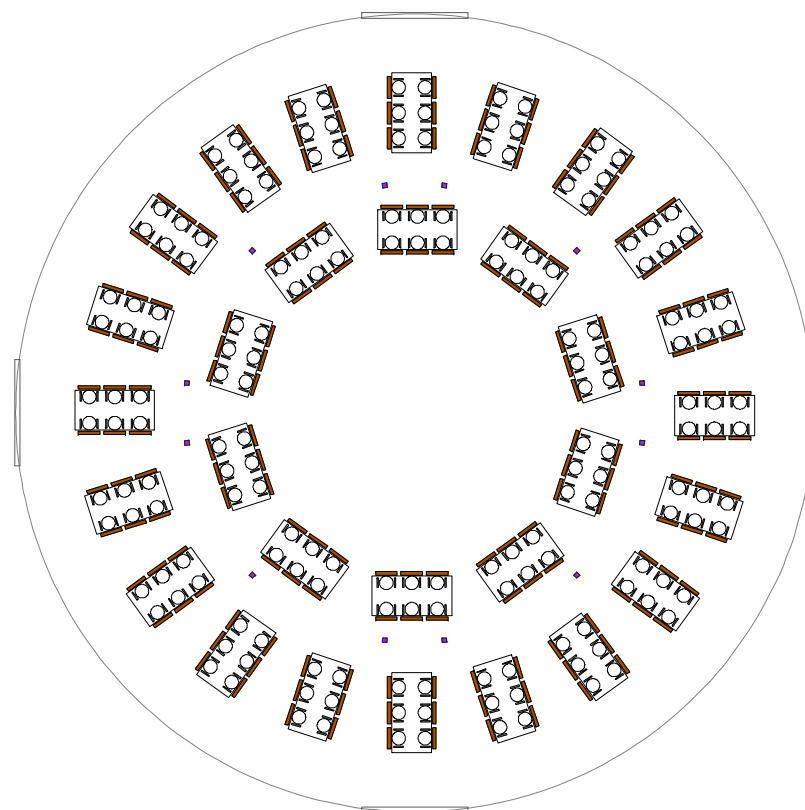

Seating for 180 people on 6' rectangular tables around dance floor.

Seating for 186 people on 6' rectangular tables.

Seating for 192 people on 6' rectangular tables.

Seating for 180 people on 6' rectangular tables around dance floor.

Seating for 180 people on 6' rectangular tables around dance floor.

Possible table layouts for 60' yurt.

Castle Yurts Ltd.

Drawn by: S. Price

Date: 20/07/13

This drawing remains property of Castle Yurts Ltd.