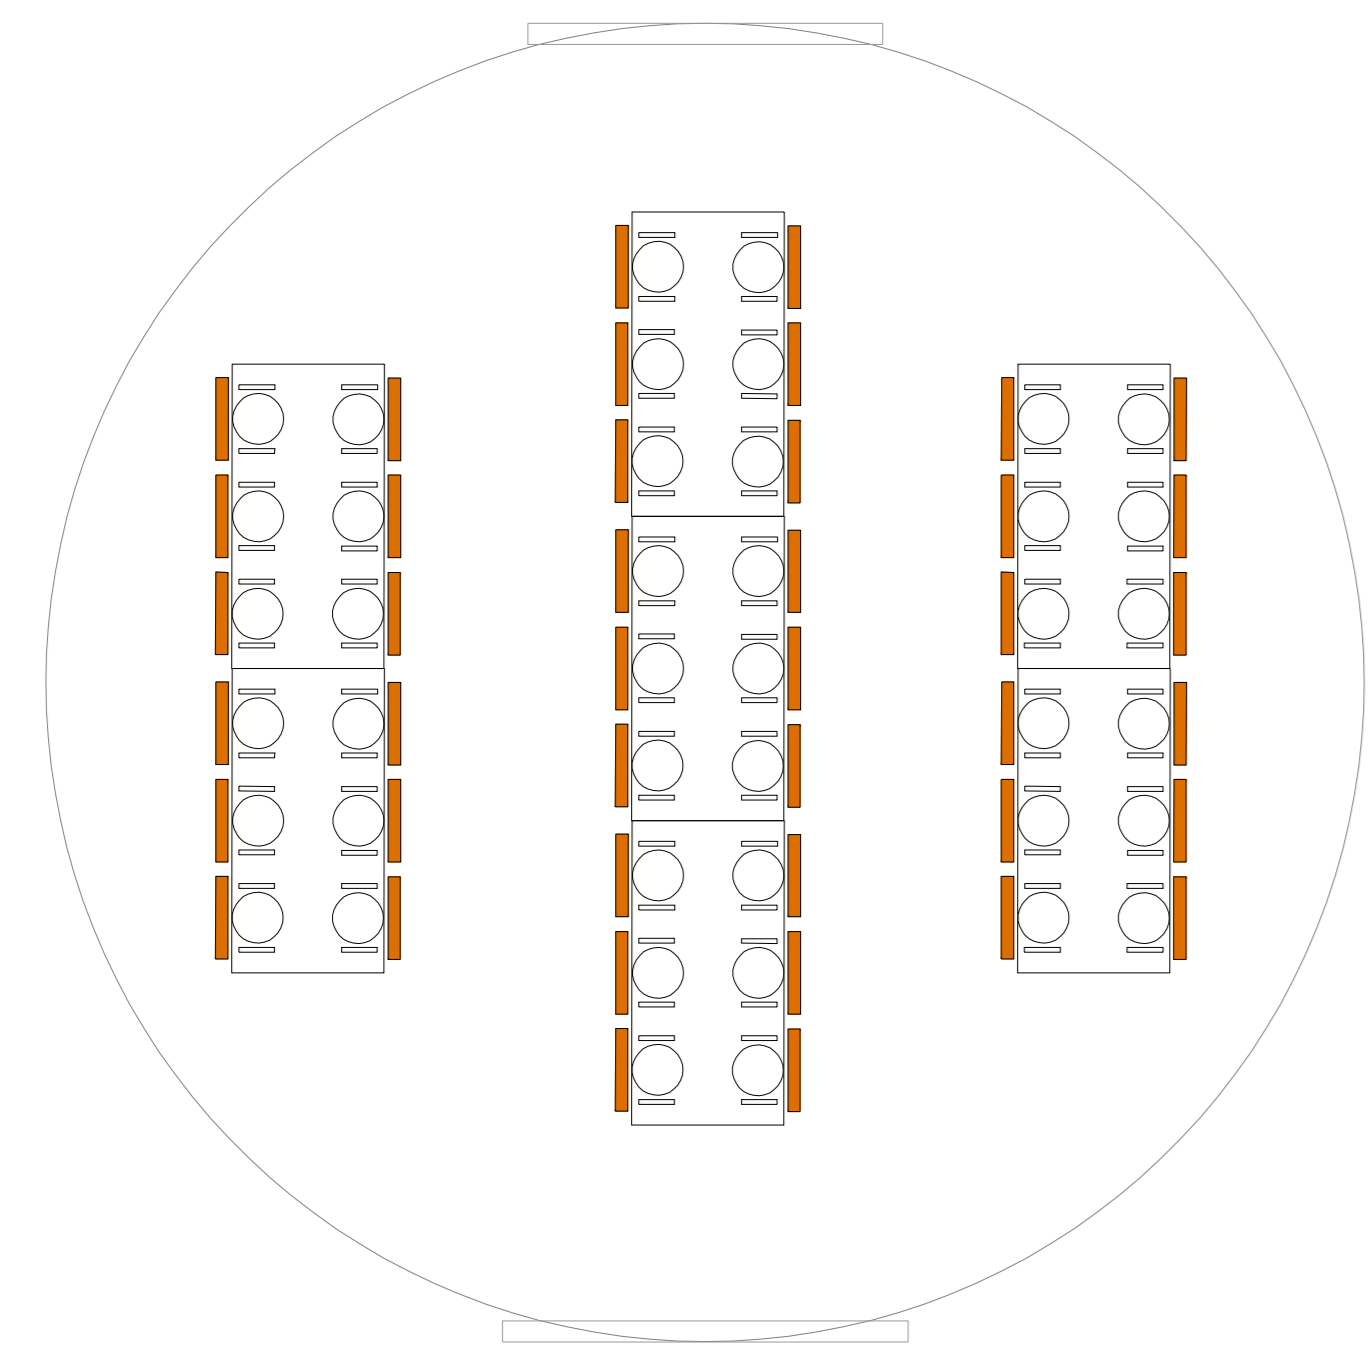

Seating for 50 people on 6' round tables.

Seating for 36 people on 6' round tables with 6 on top table.

Seating for 46 people on 6' round tables with 6 on top table.

Seating for 42 people on 6' rectangular tables.

Seating for 54 people on 6' rectangular tables (with 6 on top table).

Possible table layouts for 26' yurt.

Castle Yurts Ltd.

Drawn by: S. Price

Date: 28/09/10

This drawing remains property of Castle Yurts Ltd.