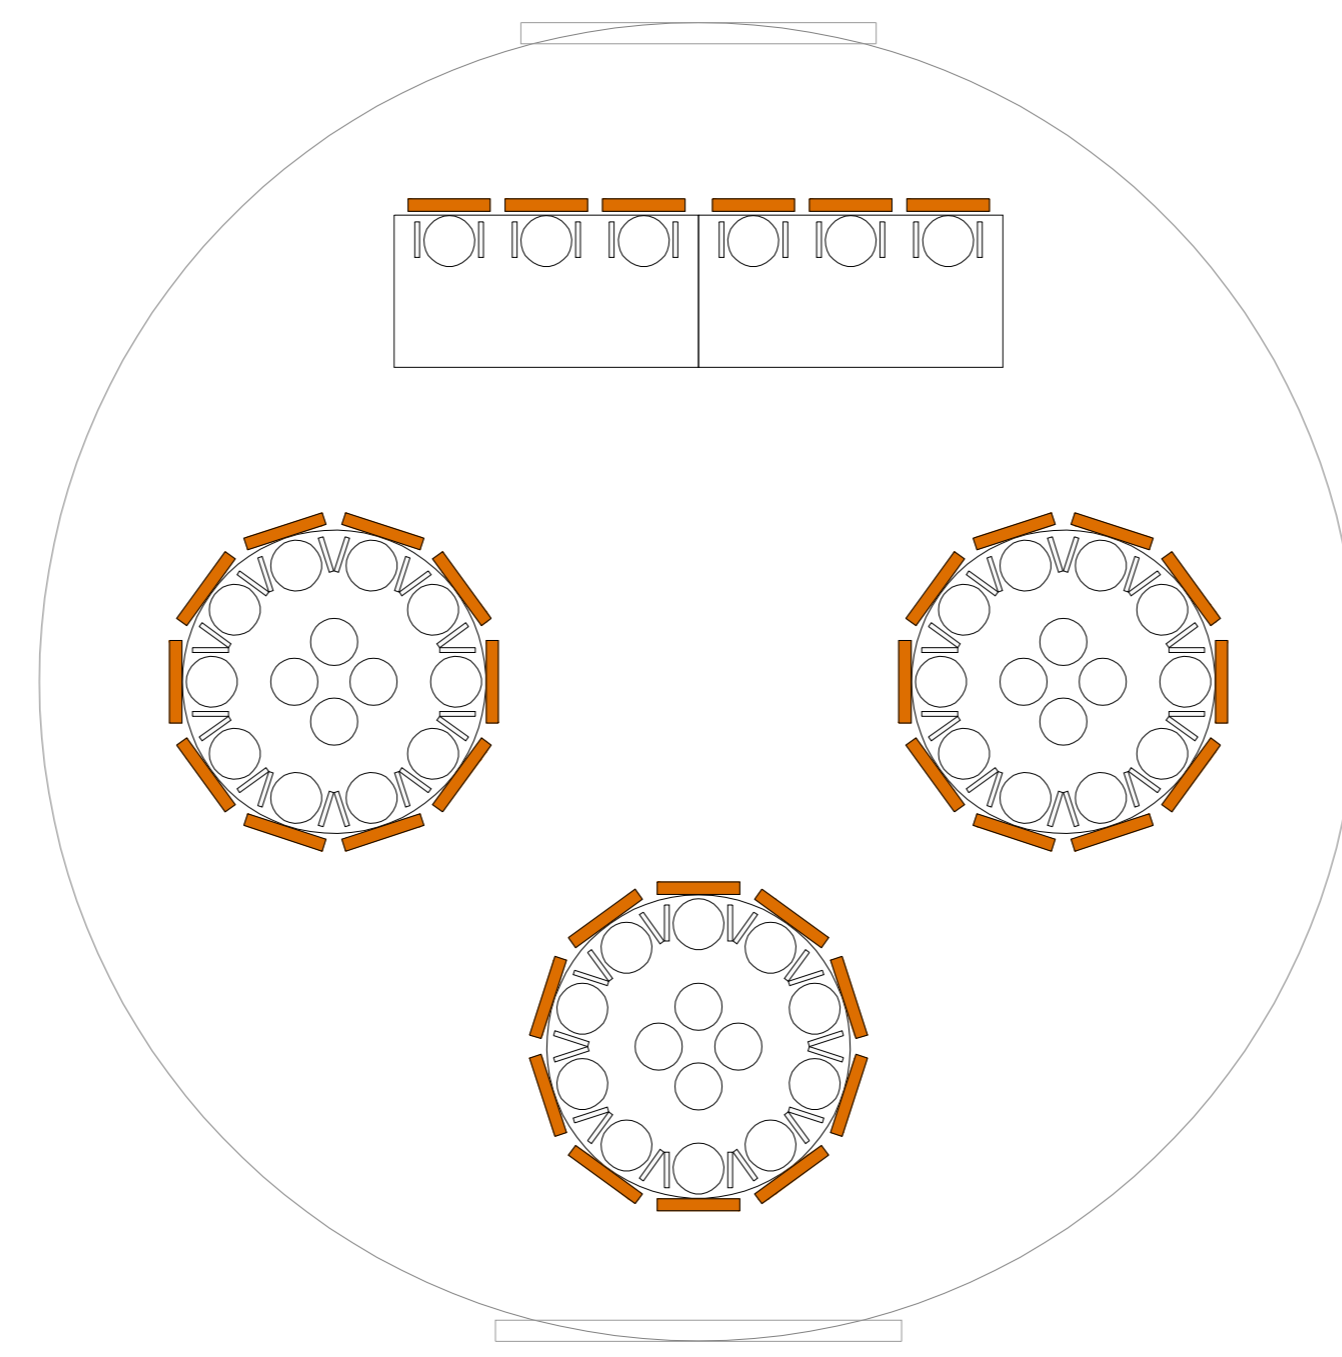

Seating for 50 people on 6' round tables.

Seating for 36 people on 6' round tables with 6 on top table.

Seating for 46 people on 6' round tables with 6 on top table.

Seating for 42 people on 6' rectangular tables.

Seating for 54 people on 6' rectangular tables (with 6 on top table).

Possible table layouts for 26' yurt.

Castle Yurts Ltd.

Drawn by: S. Price

Date: 28/09/10

This drawing remains property of Castle Yurts Ltd.