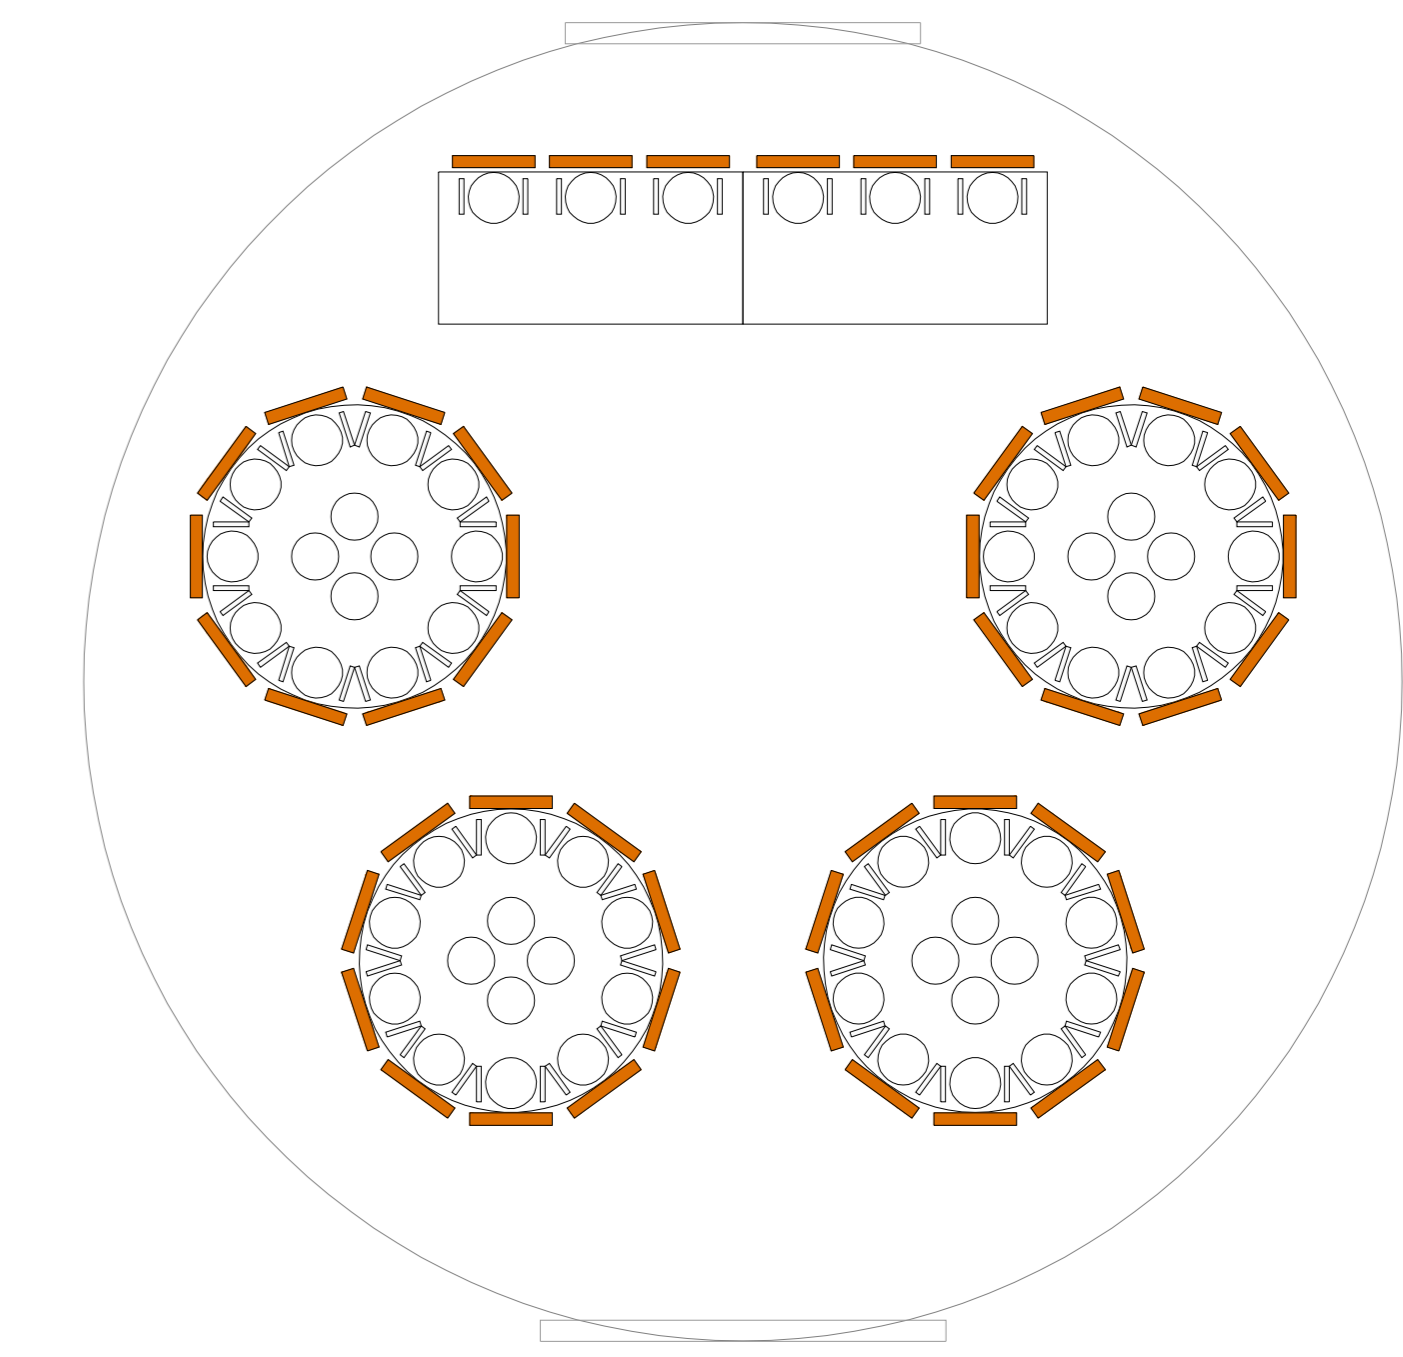

Seating for 50 people on 6' round tables.

Seating for 36 people on 6' round tables with 6 on top table.

Seating for 46 people on 6' round tables with 6 on top table.

Seating for 42 people on 6' rectangular tables.

Seating for 54 people on 6' rectangular tables (with 6 on top table).

Possible table layouts for 26' yurt.

Castle Yurts Ltd.

Drawn by: S. Price

Date: 28/09/10

This drawing remains property of Castle Yurts Ltd.