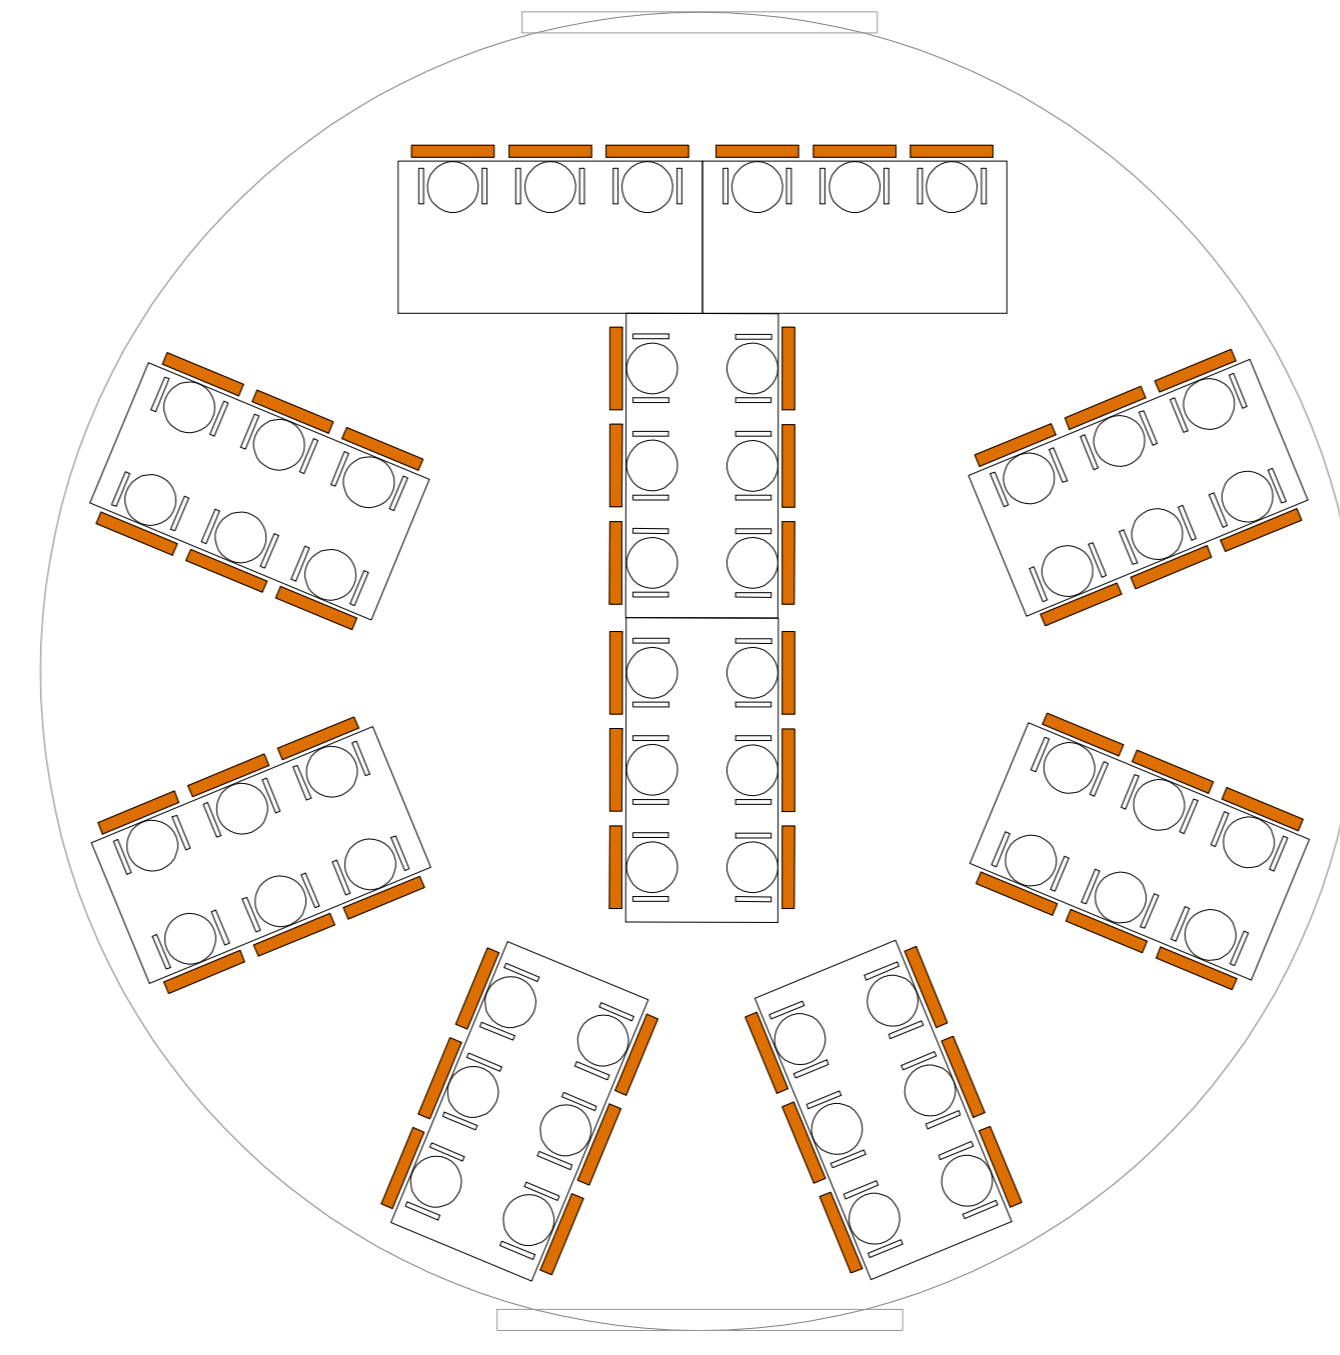

Seating for 50 people on 6' round tables.

Seating for 36 people on 6' round tables with 6 on top table.

Seating for 46 people on 6' round tables with 6 on top table.

Seating for 42 people on 6' rectangular tables.

Seating for 54 people on 6' rectangular tables (with 6 on top table).

Possible table layouts for 26' yurt.

Castle Yurts Ltd.

Drawn by: S. Price

Date: 28/09/10

This drawing remains property of Castle Yurts Ltd.